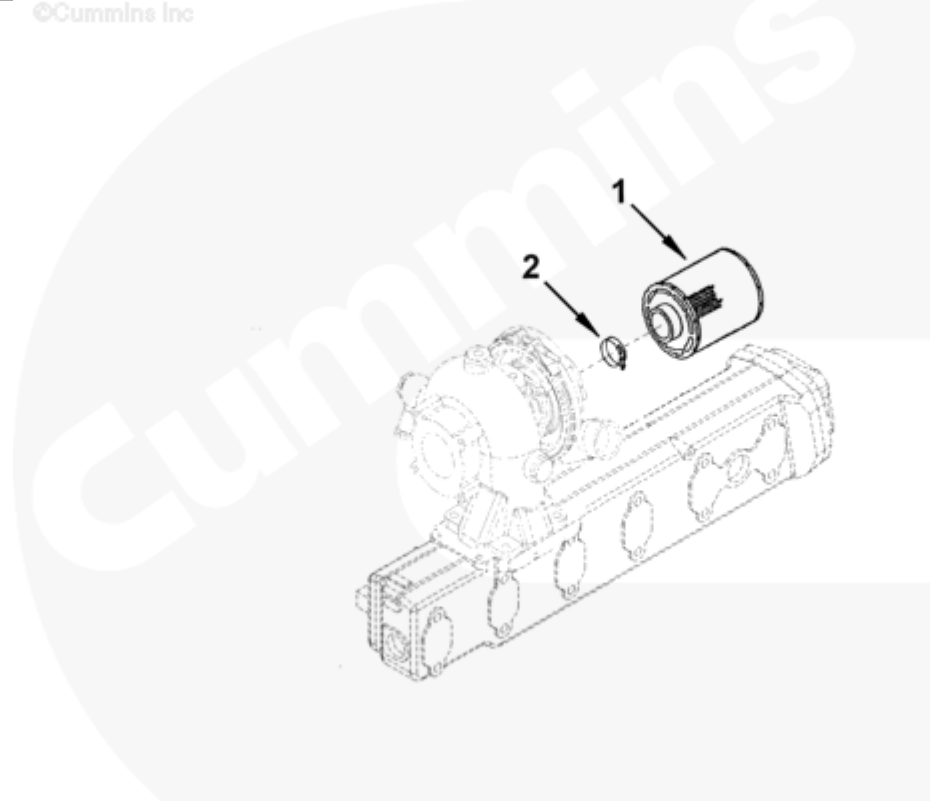

©Cummins Inc

ac900gu

[SMALL](#) | [MEDIUM](#) | [LARGE](#)

Cart	Ref No	Part Number	Part Description	Required	Remarks
View My Cart					
		AC9030	Air Cleaner		<a href="#">Air Cleaner...(More)</a>

					Duty Rating: Light
					Air Cleaner Exhaust OD (mm):
					101.6
					Mounting Location: On
					Turbocharger
					Manufacturer: Donaldson
					Filter Quantity: 1
					Environment Capability:
					Indoor
					Filter Disposition:
					Reuseable
					Supply Method: Mounted
					Engine Family: B Series
					Structure Code: 02 EBM
					Cylinders: 6
					Aspiration: Turbocharged
<input type="checkbox"/>	1	<a href="#">3924540</a>	Air Cleaner	1	
<input type="checkbox"/>	2	<a href="#">125740</a>	T-Bolt Clamp	1	4 1/2 in.